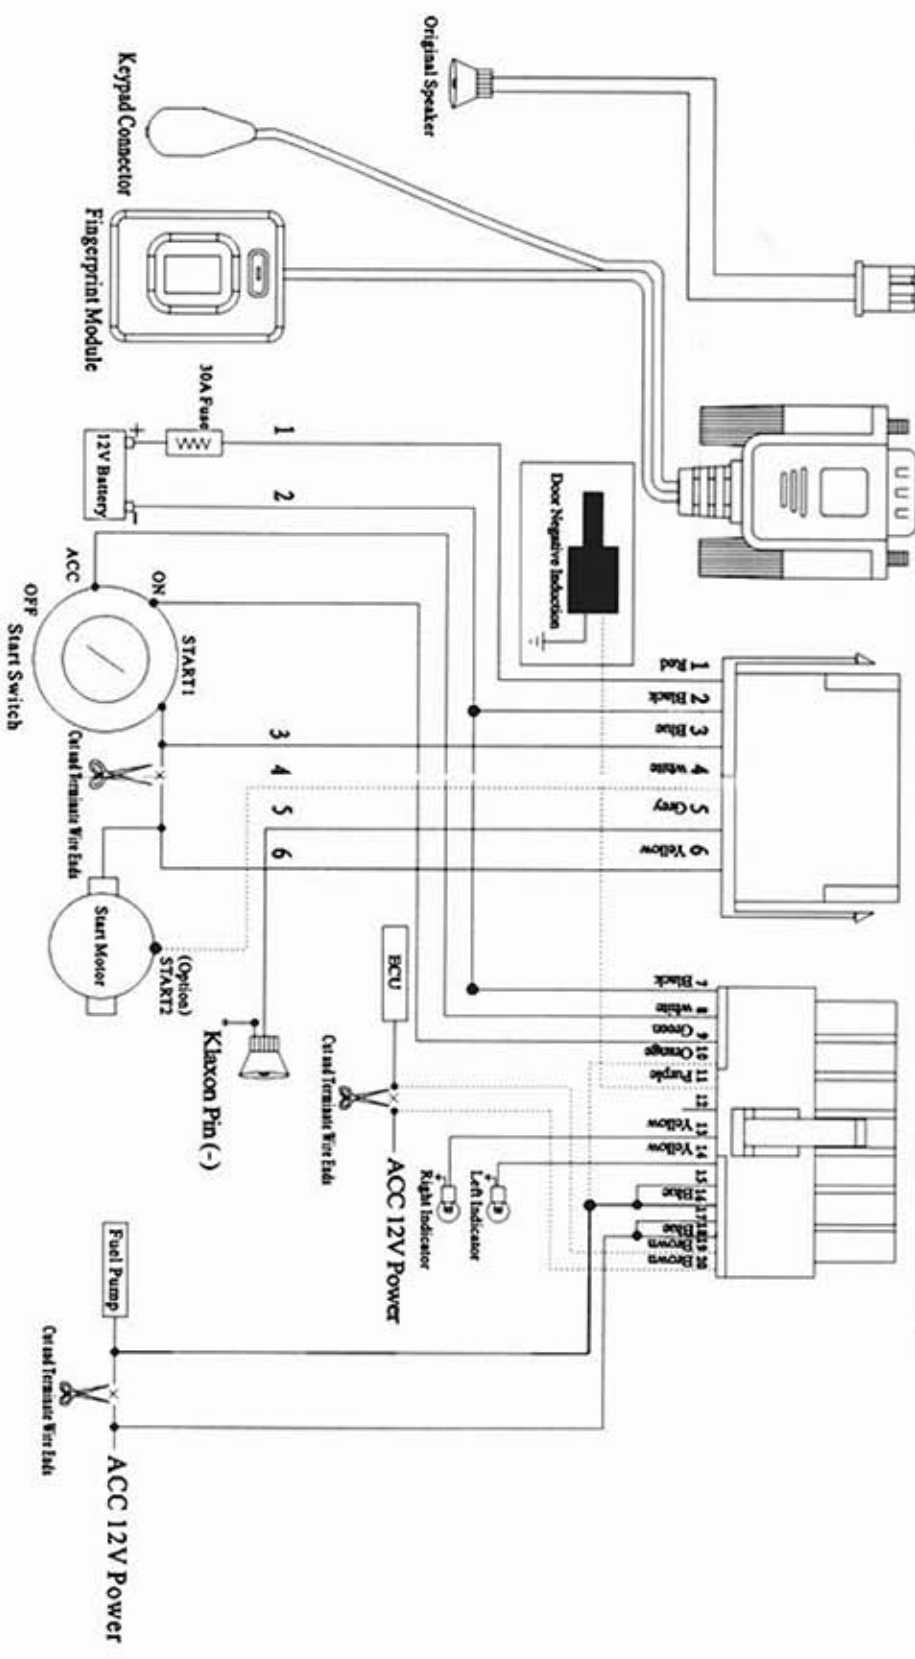

## WIRING DIAGRAMS

Standard Diagram.....	1
Alternate Diagram.....	2
Pulse Relay.....	3

## Fingerprint Car Security System (III)

## 775 Relay for NEW GM's that need the ACCESSORY wires to Drop voltage during Cranking: